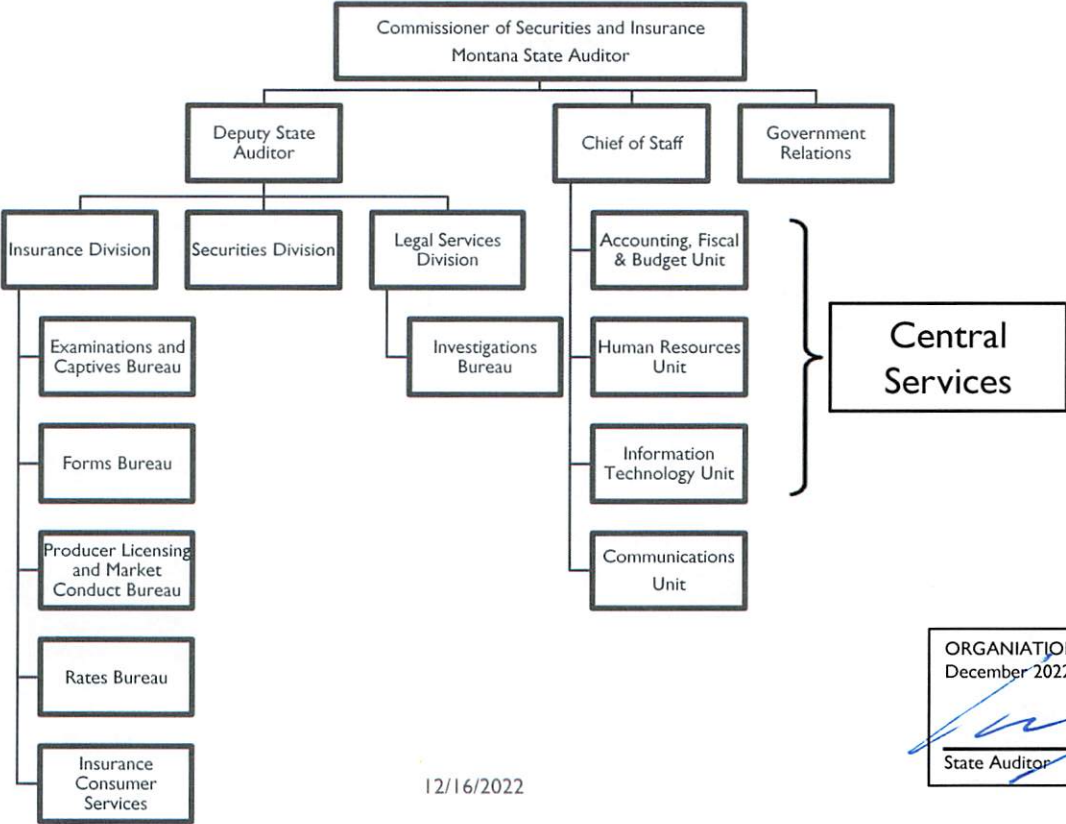

# MONTANA STATE AUDITOR'S OFFICE ORGANIZATION CHART

12/16/2022

ORGANIZATION CHART  
 December 2022  
  
 State Auditor